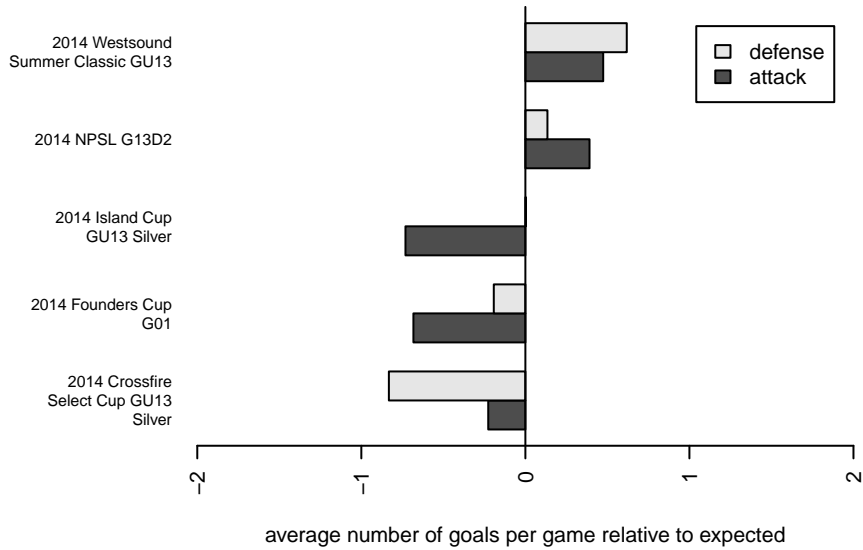

BIFC Blue G01

Bainbridge Island FC
Bainbridge, WA
G01 total strength=825
attack=1.29 defense=0.92
fall league = NPSL G13D2
notes= Boca Jrs

alt names used:

Venues played:
2014 Westsound Summer Classic GU13
2014 Crossfire Select Cup GU13 Silver
2014 Island Cup GU13 Silver
2014 NPSL G13D2
2014 Founders Cup G01

**attack and defense variance (black dot)
relative to other teams
and top 10 in region**

**attack and defense rating
relative to others at age
and all opponents in last 13 months**

Performance relative to 13 month average