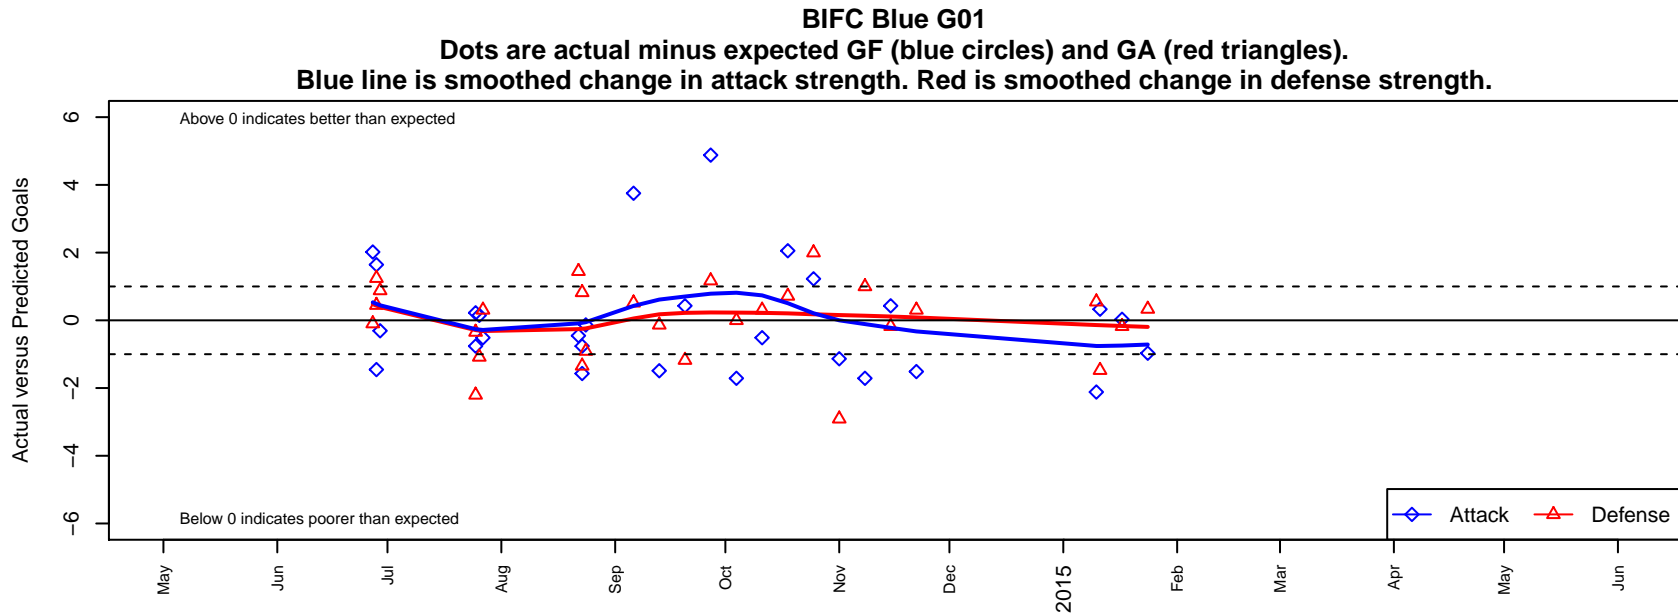

BIFC Blue G01

Bainbridge Island FC
Bainbridge, WA
G01 total strength=825
attack=1.29 defense=0.92
fall league = NPSL G13D2
notes= Boca Jrs

alt names used:

Venues played:
2014 Westsound Summer Classic GU13
2014 Crossfire Select Cup GU13 Silver
2014 Island Cup GU13 Silver
2014 NPSL G13D2
2014 Founders Cup G01

**attack and defense variance (black dot)
relative to other teams
and top 10 in region**

**attack and defense rating
relative to others at age
and all opponents in last 13 months**

Performance relative to 13 month average