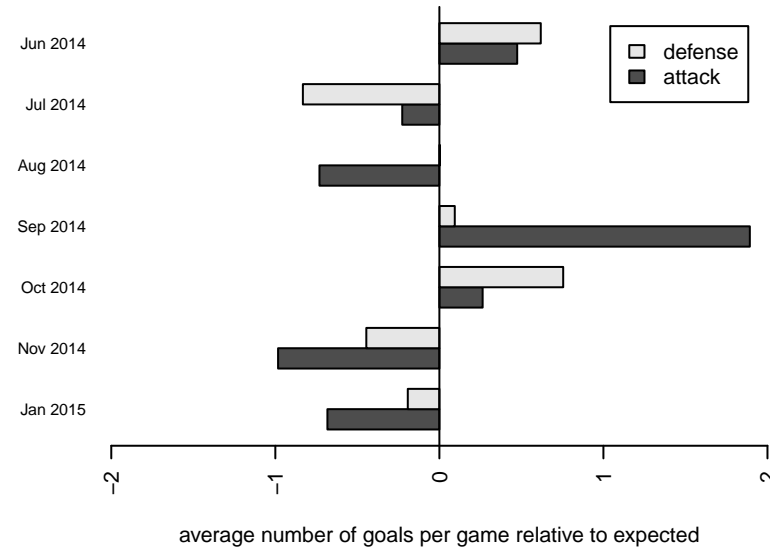

Performance relative to 13 month average