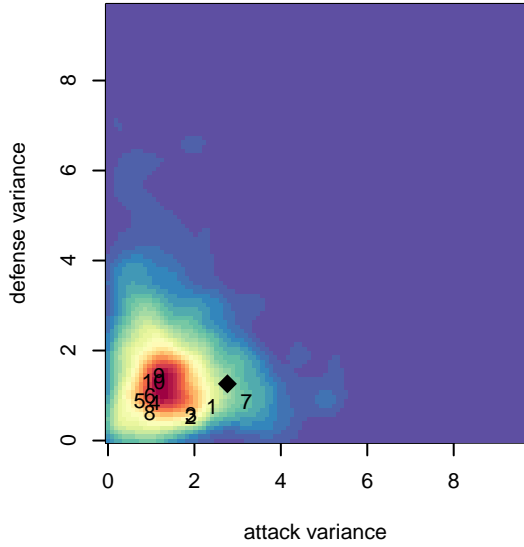

BIFC Blue G01

Bainbridge Island FC
Bainbridge, WA
G01 total strength=825
attack=1.29 defense=0.92
fall league = NPSL G13D2
notes= Boca Jrs

alt names used:

Venues played:
2014 Westsound Summer Classic GU13
2014 Crossfire Select Cup GU13 Silver
2014 Island Cup GU13 Silver
2014 NPSL G13D2
2014 Founders Cup G01

**attack and defense variance (black dot)
relative to other teams
and top 10 in region**

**attack and defense rating
relative to others at age
and all opponents in last 13 months**

Performance relative to 13 month average