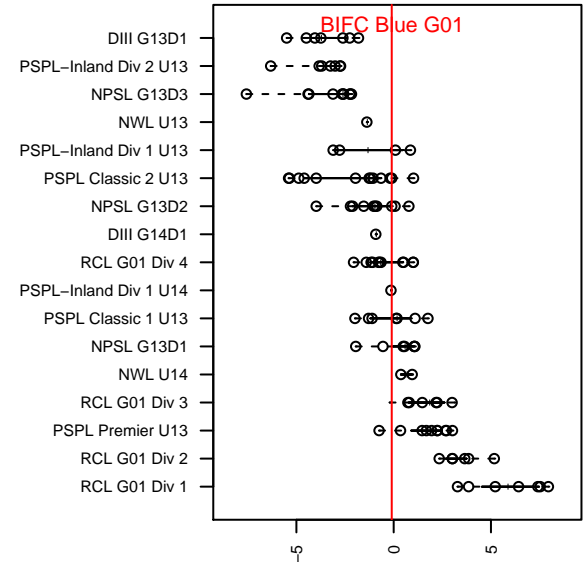

BIFC Blue G01

Bainbridge Island FC
Bainbridge, WA
G01 total strength=825
attack=1.29 defense=0.92
fall league = NPSL G13D2
notes= Boca Jrs

alt names used:

Venues played:
2014 Westsound Summer Classic GU13
2014 Crossfire Select Cup GU13 Silver
2014 Island Cup GU13 Silver
2014 NPSL G13D2
2014 Founders Cup G01

**attack and defense variance (black dot)
relative to other teams
and top 10 in region**

**attack and defense rating
relative to others at age
and all opponents in last 13 months**

Performance relative to 13 month average