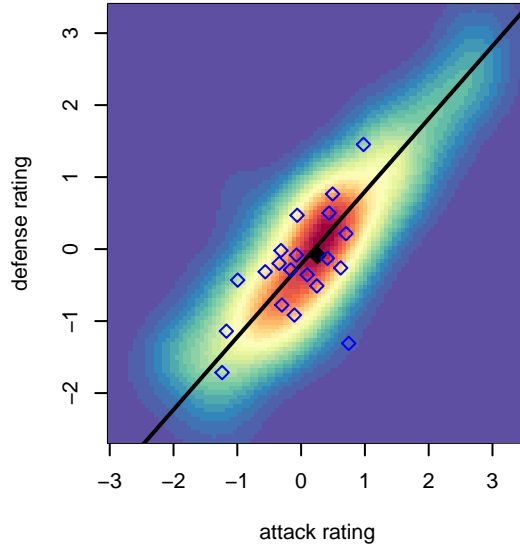

BIFC Blue G01

Bainbridge Island FC
Bainbridge, WA
G01 total strength=825
attack=1.29 defense=0.92
fall league = NPSL G13D2
notes= Boca Jrs

alt names used:

Venues played:
2014 Westsound Summer Classic GU13
2014 Crossfire Select Cup GU13 Silver
2014 Island Cup GU13 Silver
2014 NPSL G13D2
2014 Founders Cup G01

**attack and defense variance (black dot)
relative to other teams
and top 10 in region**

**attack and defense rating
relative to others at age
and all opponents in last 13 months**

Performance relative to 13 month average